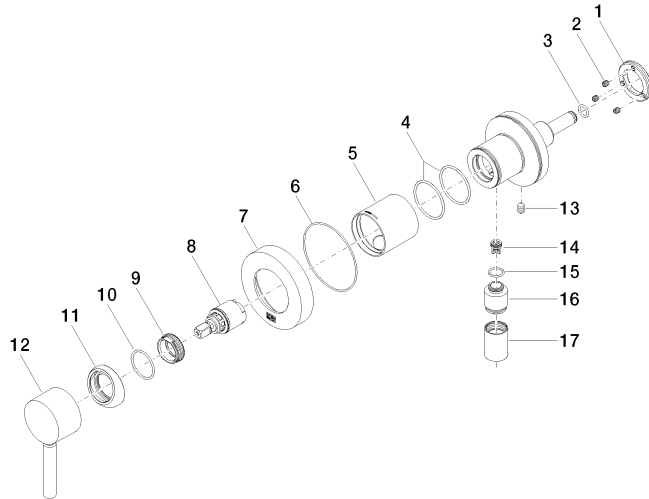

Concealed single-lever mixer with cover plate with integrated shower connection - Chrome

TARA

36 045 660

- cover plate Ø 78 mm
- Intrinsic protection against back flow.**
- Article cannot be extended, please check the depth of the installation location!**
- Intrinsic protection against back flow.
- Article cannot be extended, please check the depth of the installation location!

Fits: TARA, META

	Chrome	36 045 660-00
	Brushed Platinum	36 045 660-06
	Platinum	36 045 660-08
	Dark Chrome	36 045 660-19
	Light Gold	36 045 660-26
	Brushed Light Gold	36 045 660-27
	Brushed Durabronze (23kt Gold)	36 045 660-28
	Matte Black	36 045 660-33
	Brushed Bronze	36 045 660-42
	Brushed Champagne (22kt Gold)	36 045 660-46
	Champagne (22kt Gold)	36 045 660-47
	Brushed Chrome	36 045 660-93
	Brushed Dark Platinum	36 045 660-99

Required miscellaneous

	Concealed wall mounting - •max. recess depth 103 mm •min. recess depth 78 mm	35 003 970 90
---	---	---------------

Concealed single-lever mixer with cover plate with integrated shower connection - Chrome

TARA

36 045 660
mm [inches]

Flow rate chart

Certificates

Belgaqua_21-025- 27_1. LGA_29569. WRAS_2101023.

36 045 660

Spare parts list

No.	Item Number	Name	Quantity used	Delivery time
1	09 24 77 002 90	nut	1	2
2	90 31 11 030 00 90	pin	3	2
3	09 14 10 139 90	seal	1	2
4	09 14 10 111 90	seal	2	2
5	09 18 40 215-00	sleeve	1	10
6	09 14 10 518 90	seal	1	60
7	09 27 66 000-00	rosette	1	10
8	90 15 05 044 00 90	cartridge	1	2
9	09 24 04 266 90	nut	1	2
10	09 14 10 120 90	seal	1	2
11	09 28 30 041-00	cover	1	10
12	90 20 66 006 00-00	handle	1	10
13	09 31 11 144 90	pin	1	2
14	09 23 01 131 90	back-flow preventer	1	2
15	09 14 10 213 90	seal	1	2
16	09 24 03 281-00	nipple	1	10
17	90 21 02 069 00-00	cover	1	10