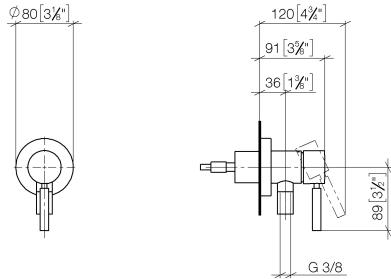

Concealed single-lever mixer with cover plate with integrated shower connection - Chrome

TARA

36 045 660

- cover plate Ø 78 mm
- Intrinsic protection against back flow.**
- Article cannot be extended, please check the depth of the installation location!**
- Intrinsic protection against back flow.
- Article cannot be extended, please check the depth of the installation location!

Fits: TARA, META

	Chrome	36 045 660-00
	Brushed Platinum	36 045 660-06
	Platinum	36 045 660-08
	Dark Chrome	36 045 660-19
	Light Gold	36 045 660-26
	Brushed Light Gold	36 045 660-27
	Brushed Durabronze (23kt Gold)	36 045 660-28
	Matte Black	36 045 660-33
	Brushed Bronze	36 045 660-42
	Brushed Champagne (22kt Gold)	36 045 660-46
	Champagne (22kt Gold)	36 045 660-47
	Brushed Chrome	36 045 660-93
	Brushed Dark Platinum	36 045 660-99

Required miscellaneous

	Concealed wall mounting - •max. recess depth 103 mm •min. recess depth 78 mm	35 003 970 90
---	---	---------------

Concealed single-lever mixer with cover plate with integrated shower connection - Chrome

TARA

36 045 660
mm [inches]

Flow rate chart

Certificates

Belgaqua_21-025- 27_1. LGA_29569. WRAS_2101023.

36 045 660

Spare parts list

No.	Item Number	Name	Quantity used	Delivery time
1	09 24 77 002 90	nut	1	2
2	90 31 11 030 00 90	pin	3	2
3	09 14 10 139 90	seal	1	2
4	09 14 10 111 90	seal	2	2
5	09 18 40 215-00	sleeve	1	10
6	09 14 10 518 90	seal	1	60
7	09 27 66 000-00	rosette	1	10
8	90 15 05 044 00 90	cartridge	1	2
9	09 24 04 266 90	nut	1	2
10	09 14 10 120 90	seal	1	2
11	09 28 30 041-00	cover	1	10
12	90 20 66 006 00-00	handle	1	10
13	09 31 11 144 90	pin	1	2
14	09 23 01 131 90	back-flow preventer	1	2
15	09 14 10 213 90	seal	1	2
16	09 24 03 281-00	nipple	1	10
17	90 21 02 069 00-00	cover	1	10